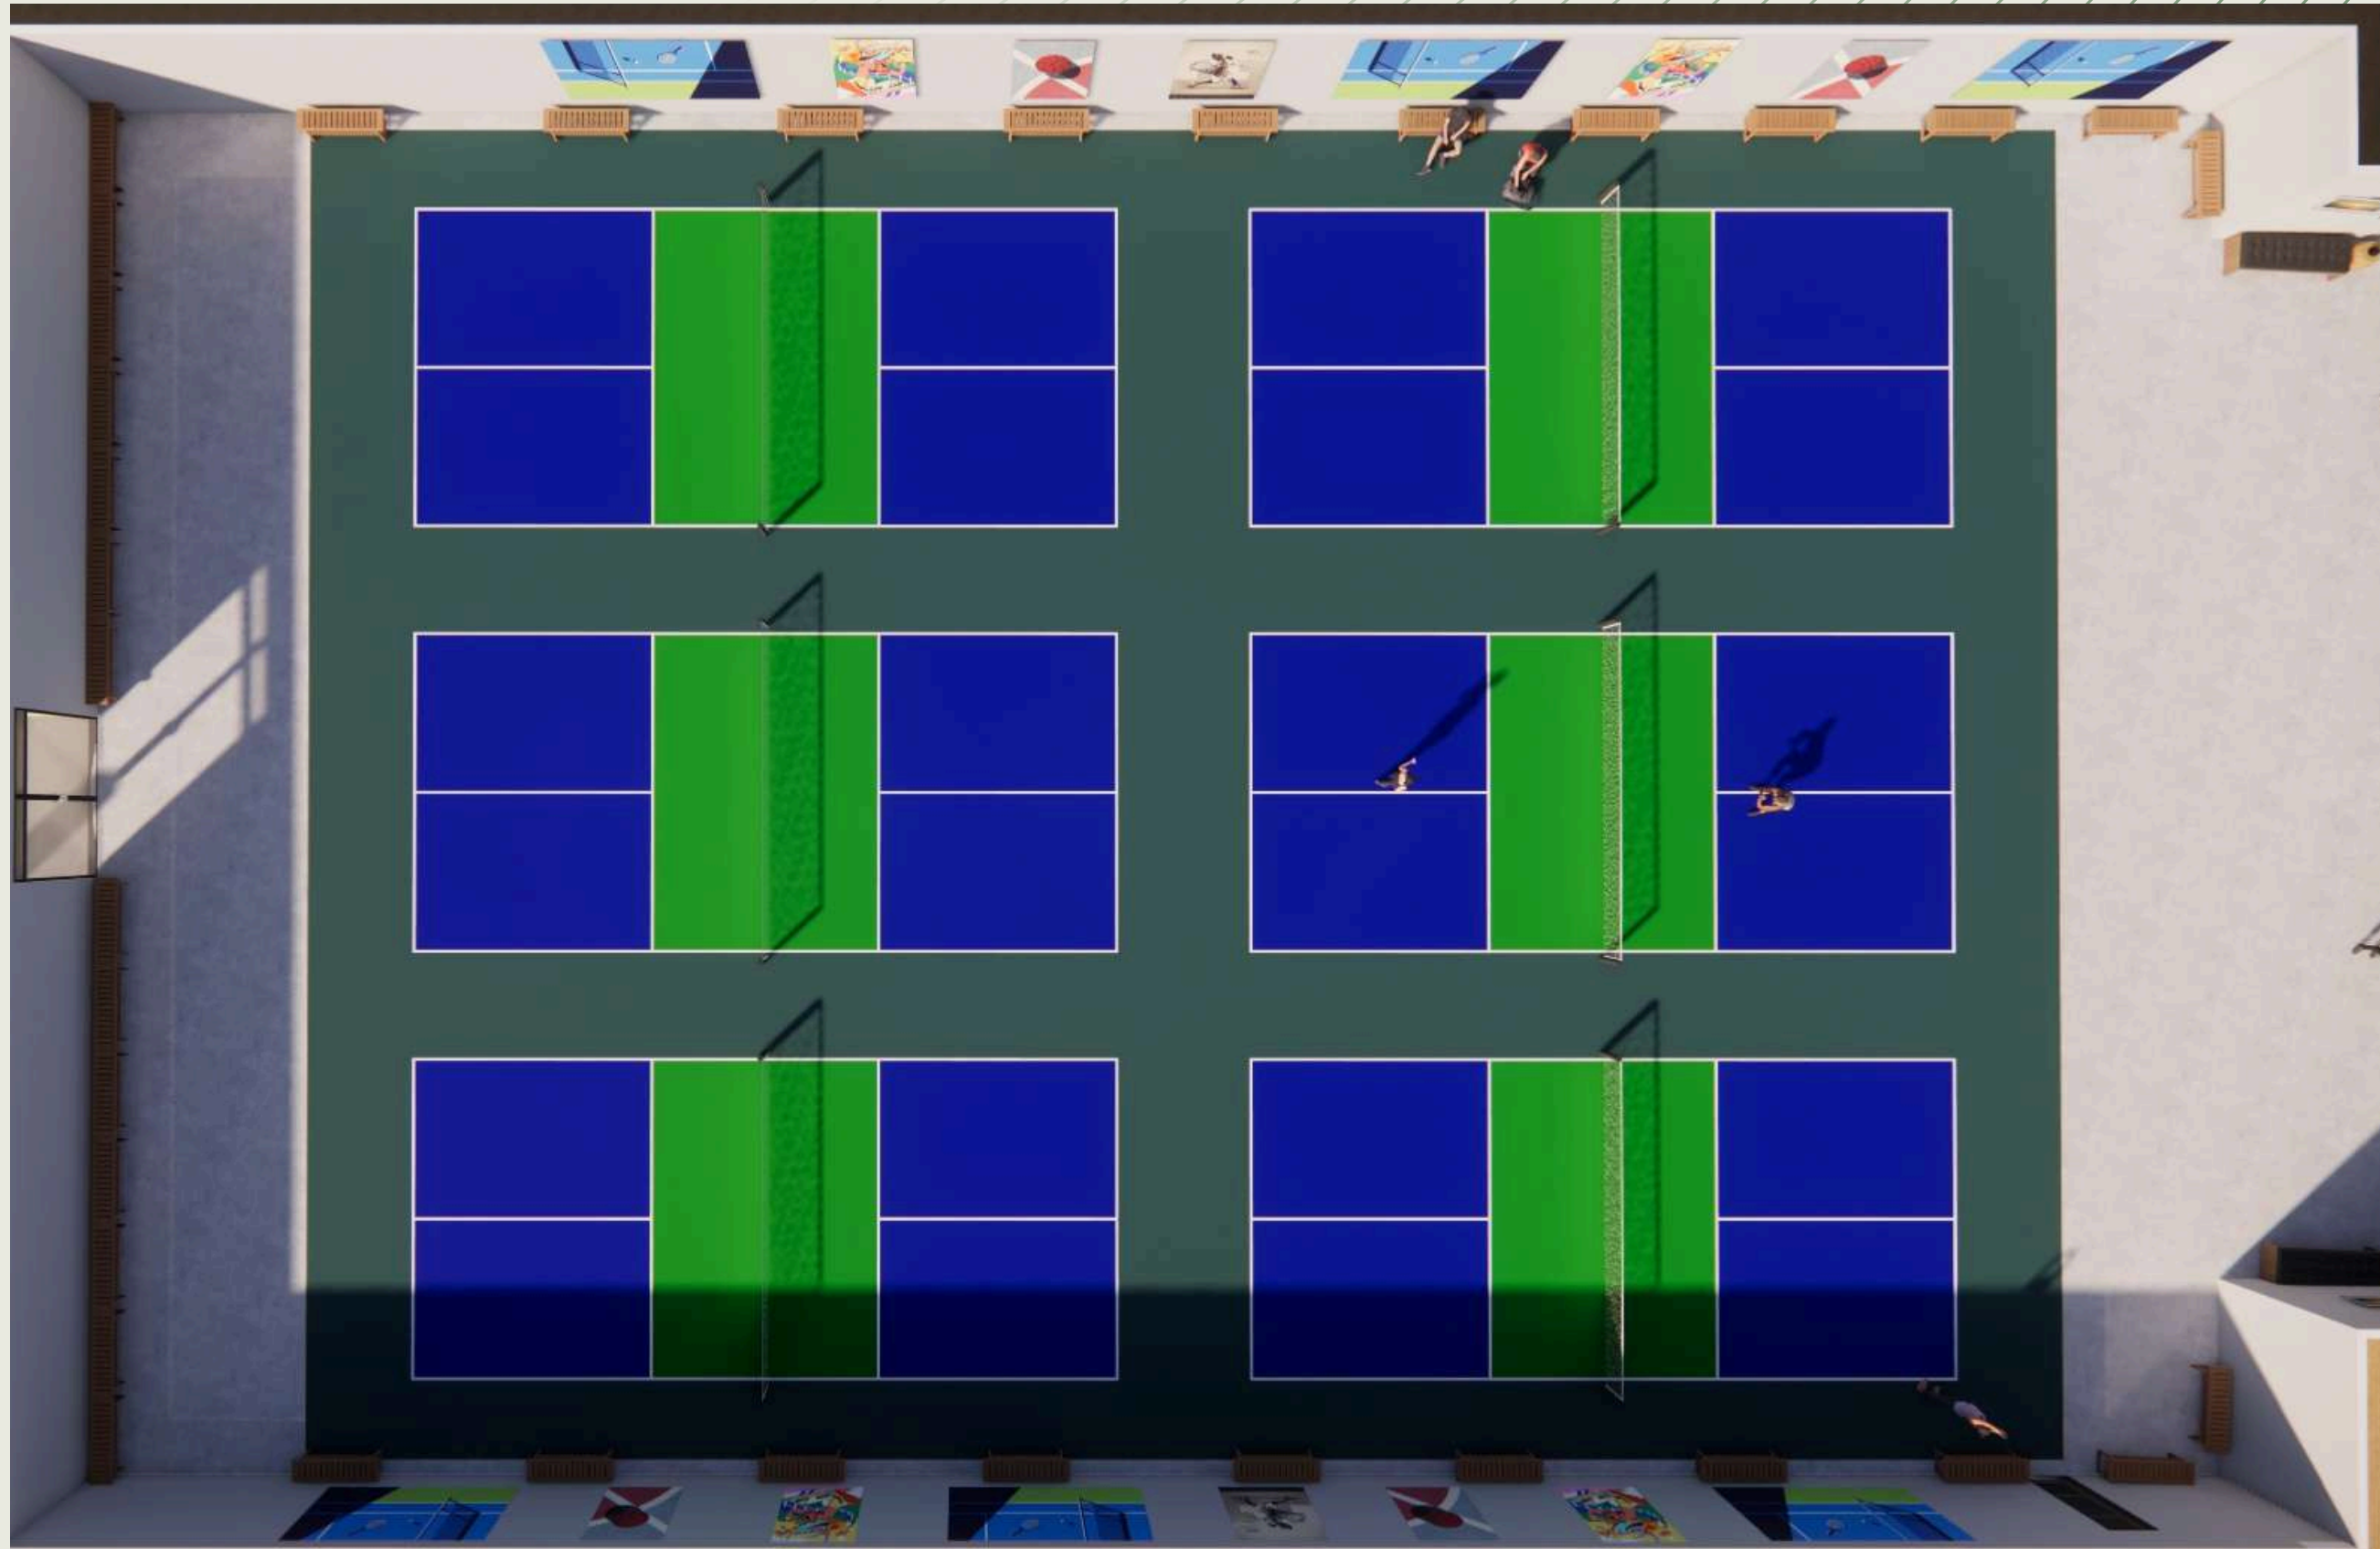

KOMPONEN PROJEK :

- 6 UNIT COURT BERBUMBUNG
- LOBBY
- TANDAS LELAKI
- TANDAS WANITA
- BILIK PERSALINAN LELAKI
- BILIK PERSALINAN WANITA
- KAFE DAN RUANG SANTAI

PLAN VIEW

AERIAL VIEW

FRONT VIEW

RIGHT VIEW

LEFT VIEW

REAR VIEW

INDOOR COURT

INDOOR COURT

INDOOR COURT

LOBBY

RECEPTION

LOUNGE AREA

LOUNGE AREA

RESTING AREA

ENTRANCE

OUTDOOR CAFE AND REST

OUTDOOR CAFE AND REST

TOILET

TOILET

TOILET

CHANGING ROOM